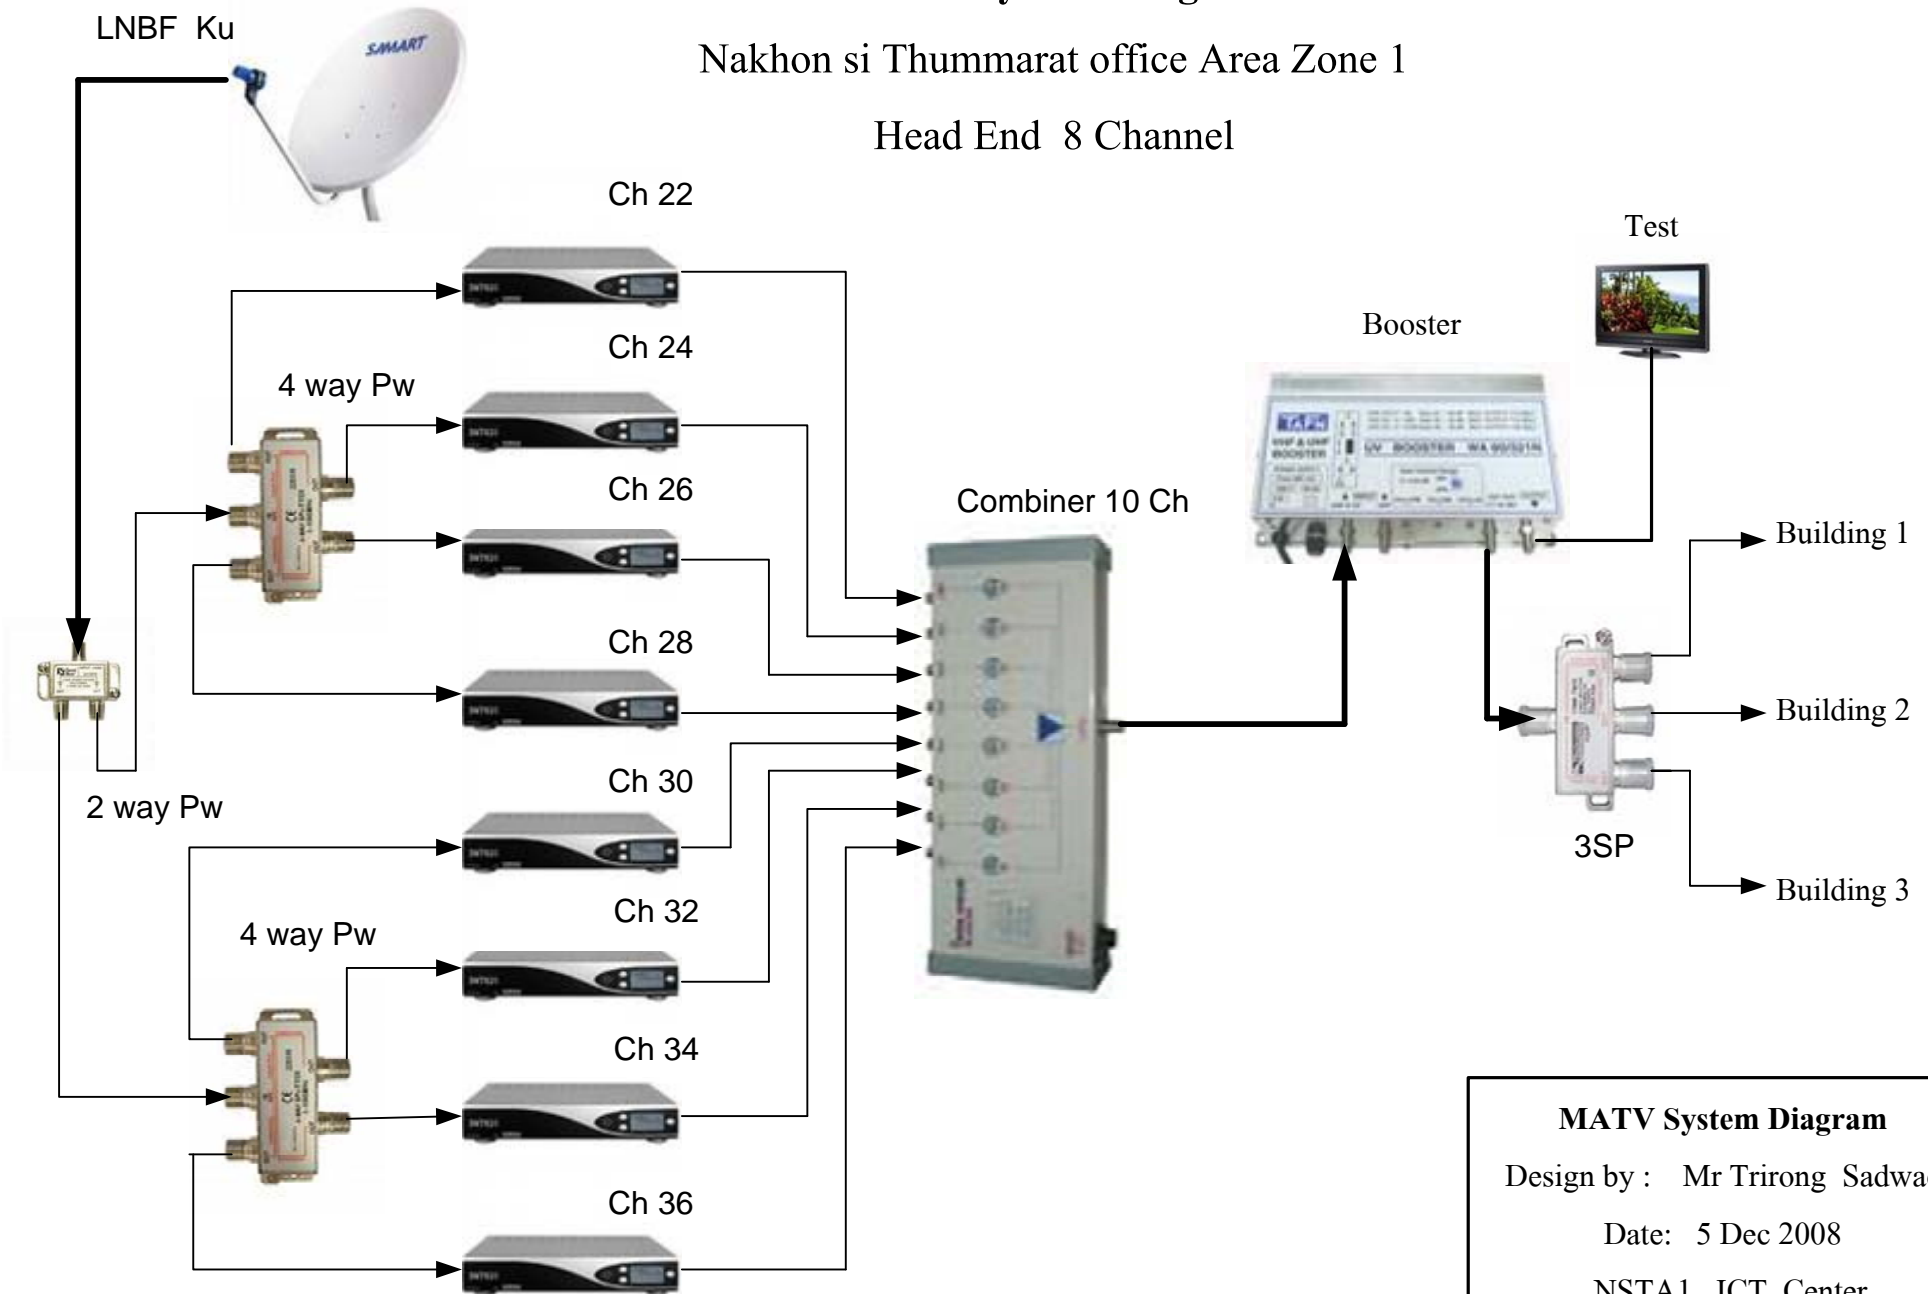

MATV System Diagram

Nakhon si Thummarat office Area Zone 1

Head End 8 Channel

MATV System Diagram

Design by : Mr Trirong Sadwae

Date: 5 Dec 2008

NSTA1 ICT Center